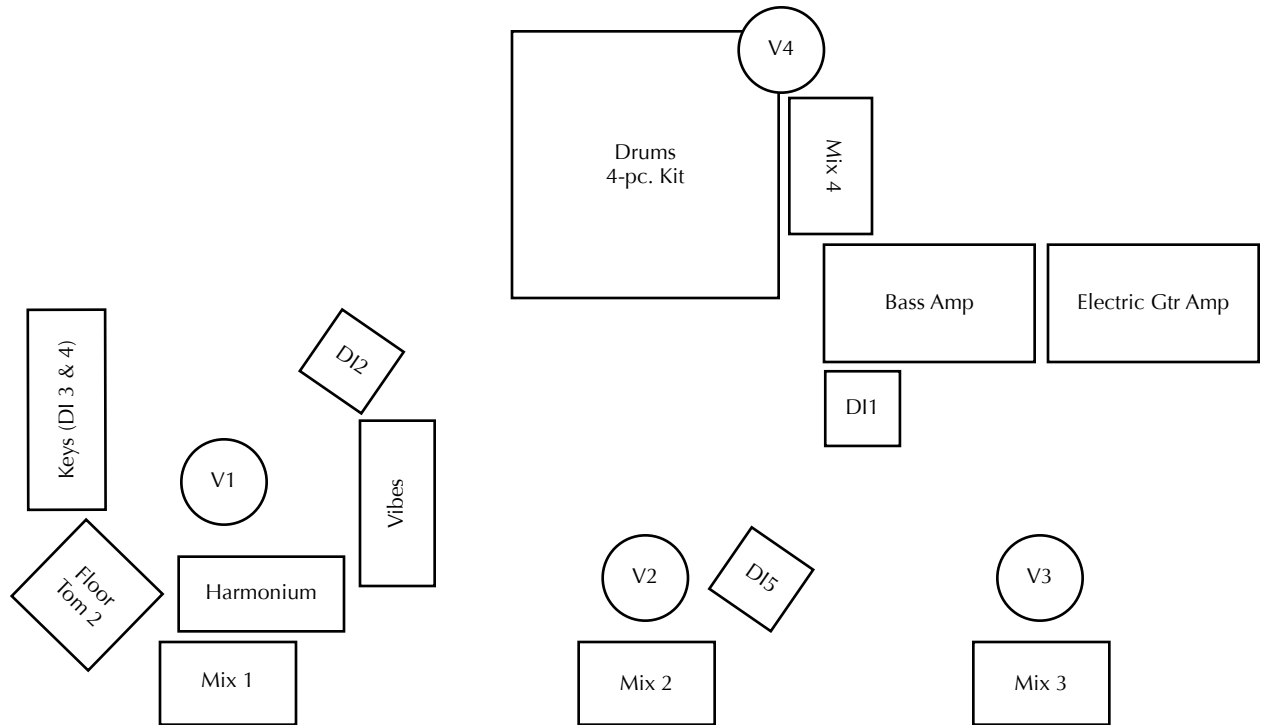

Ch.	Instrument	Mic	Ch.	Instrument	Mic
1	Kick	B52	11	Vibraphone	57
2	Snare	57	12	Electric Guitar Amp	e609
3	Hat	B57	13	Mandolin (DI 2)	DI
4	Rack Tom	e604	14	Keys L (DI 3)	DI
5	Floor Tom	e604	15	Keys R (DI 4)	DI
6	OH Stage Right	SM81	16	Acoustic Guitar (DI 5)	DI
7	OH Stage Left	SM81	17	Vocal 1 - Background	58
8	Bass (DI 1)	DI	18	Vocal 2 - Lead (Rego brings mic)	B87a
9	Floor Tom 2	e604	19	Vocal 3 - Background	58
10	Harmonium	57	20	Vocal 4 - Background/Drums	58